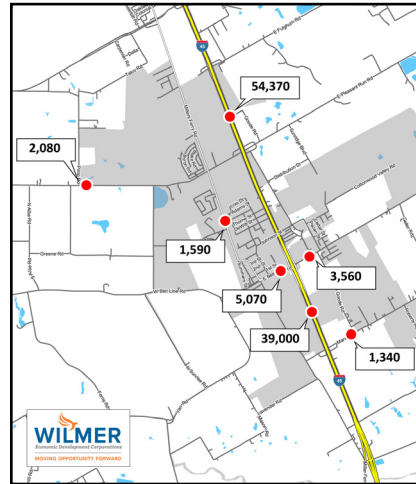

NEC I-45 and Mars Road - Wilmer, Texas

Located on the northeast corner of the I-45 N Service Road and Mars Road, this property is approximately 48 acres. Dalport Trade Center, an industrial park that is home to Proctor & Gamble and Whirlpool, is located across I-45 to the west.

Wilmer offers easy access to all regional Interstates (I-45, I-20, I-30), U.S. Highways, the Union Pacific Intermodal facility, and both international and general aviation airports. Besides P&G and Whirlpool, Wilmer's major employers include: Unilever Shippers Warehouse, Ace Hardware Distribution Center, Sprouts Distribution Center, Medline Industries, Makita and Port-A-Cool.

Wilmer Traffic Counts

	Vehicles per Day
Interstate 45 - North of E Pleasant Run Road	54,370
E Pleasant Run Road - East of Pinto Road	2,080
E Belt Line Road - West of Wilmer Heights Drive	3,560
E Belt Line Road - West of Interstate 45	5,070
Interstate 45 - South of Dalport Parkway	39,000
Mars Road - West of S Goode Road	1,340
Millers Ferry Road - South of Adams Street	1,590